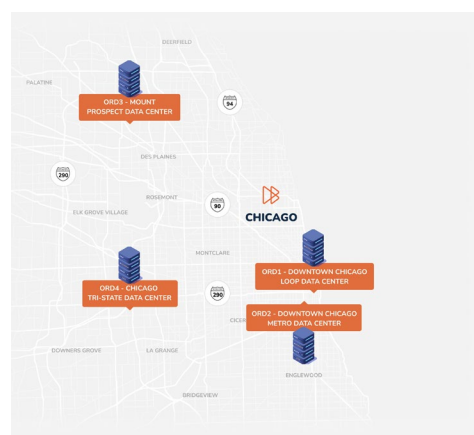

Q1V1

CENTRAL

ORD3

28,950
Raised Square Feet

2.05MW
Critical IT Load

6
On-Site Carriers

Mount Prospect Data Center

800 E. Business Center Drive Mount Prospect, IL 60056

Located less than 30 minutes from O'Hare Airport, DataBank's ORD3 Mount Prospect data center features a landscaped campus and ample customer meeting space. This interconnection hub provides access to many carriers, as well as Internet, fiber, and cross-connect options.

Local Service. Boundless Reach.

Our **65+ data centers** are strategically located in **27+ markets** that offer high population densities as well as a concentration of technology business and research universities.